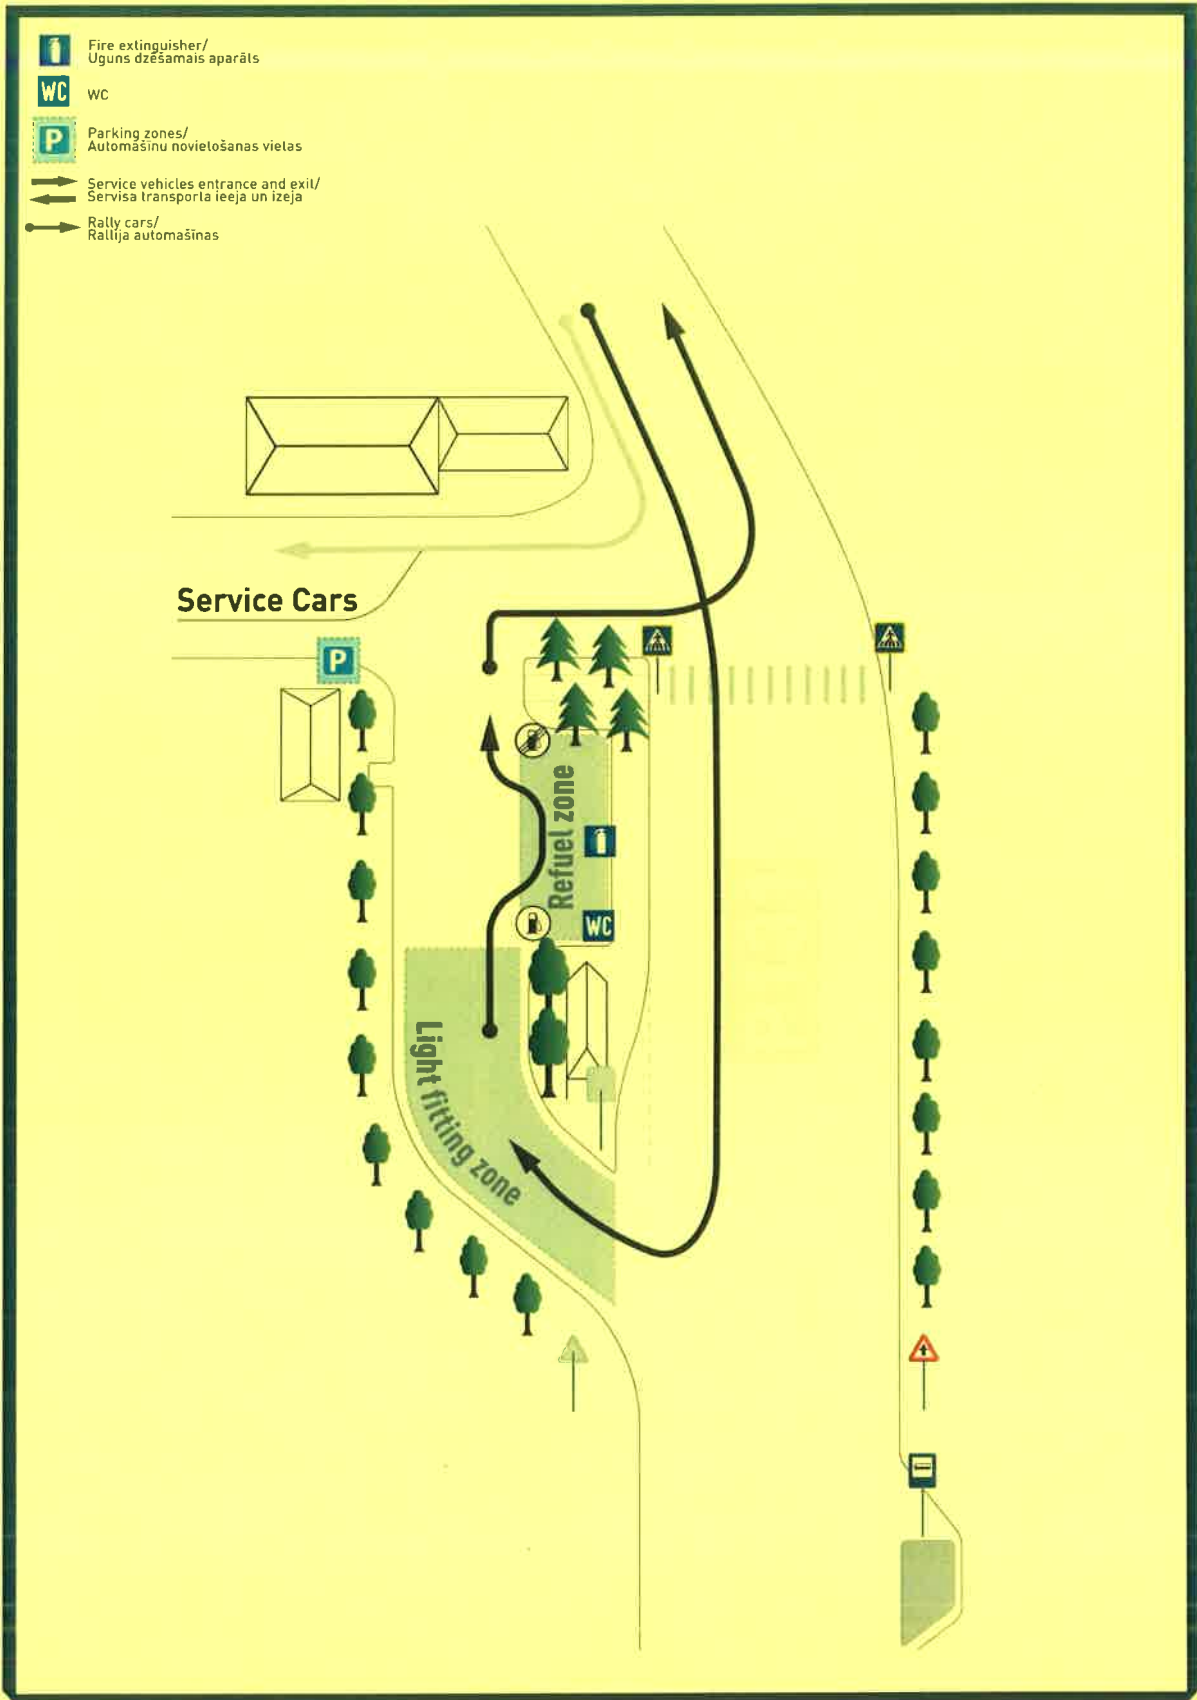

# RALLY LIEPĀJA

## This rally rocks!

12.10 - 14.10.2018 • LIEPĀJA, LATVIA

Remote refuel Kazdanga  
13.10.2018

Liepāja NESTE